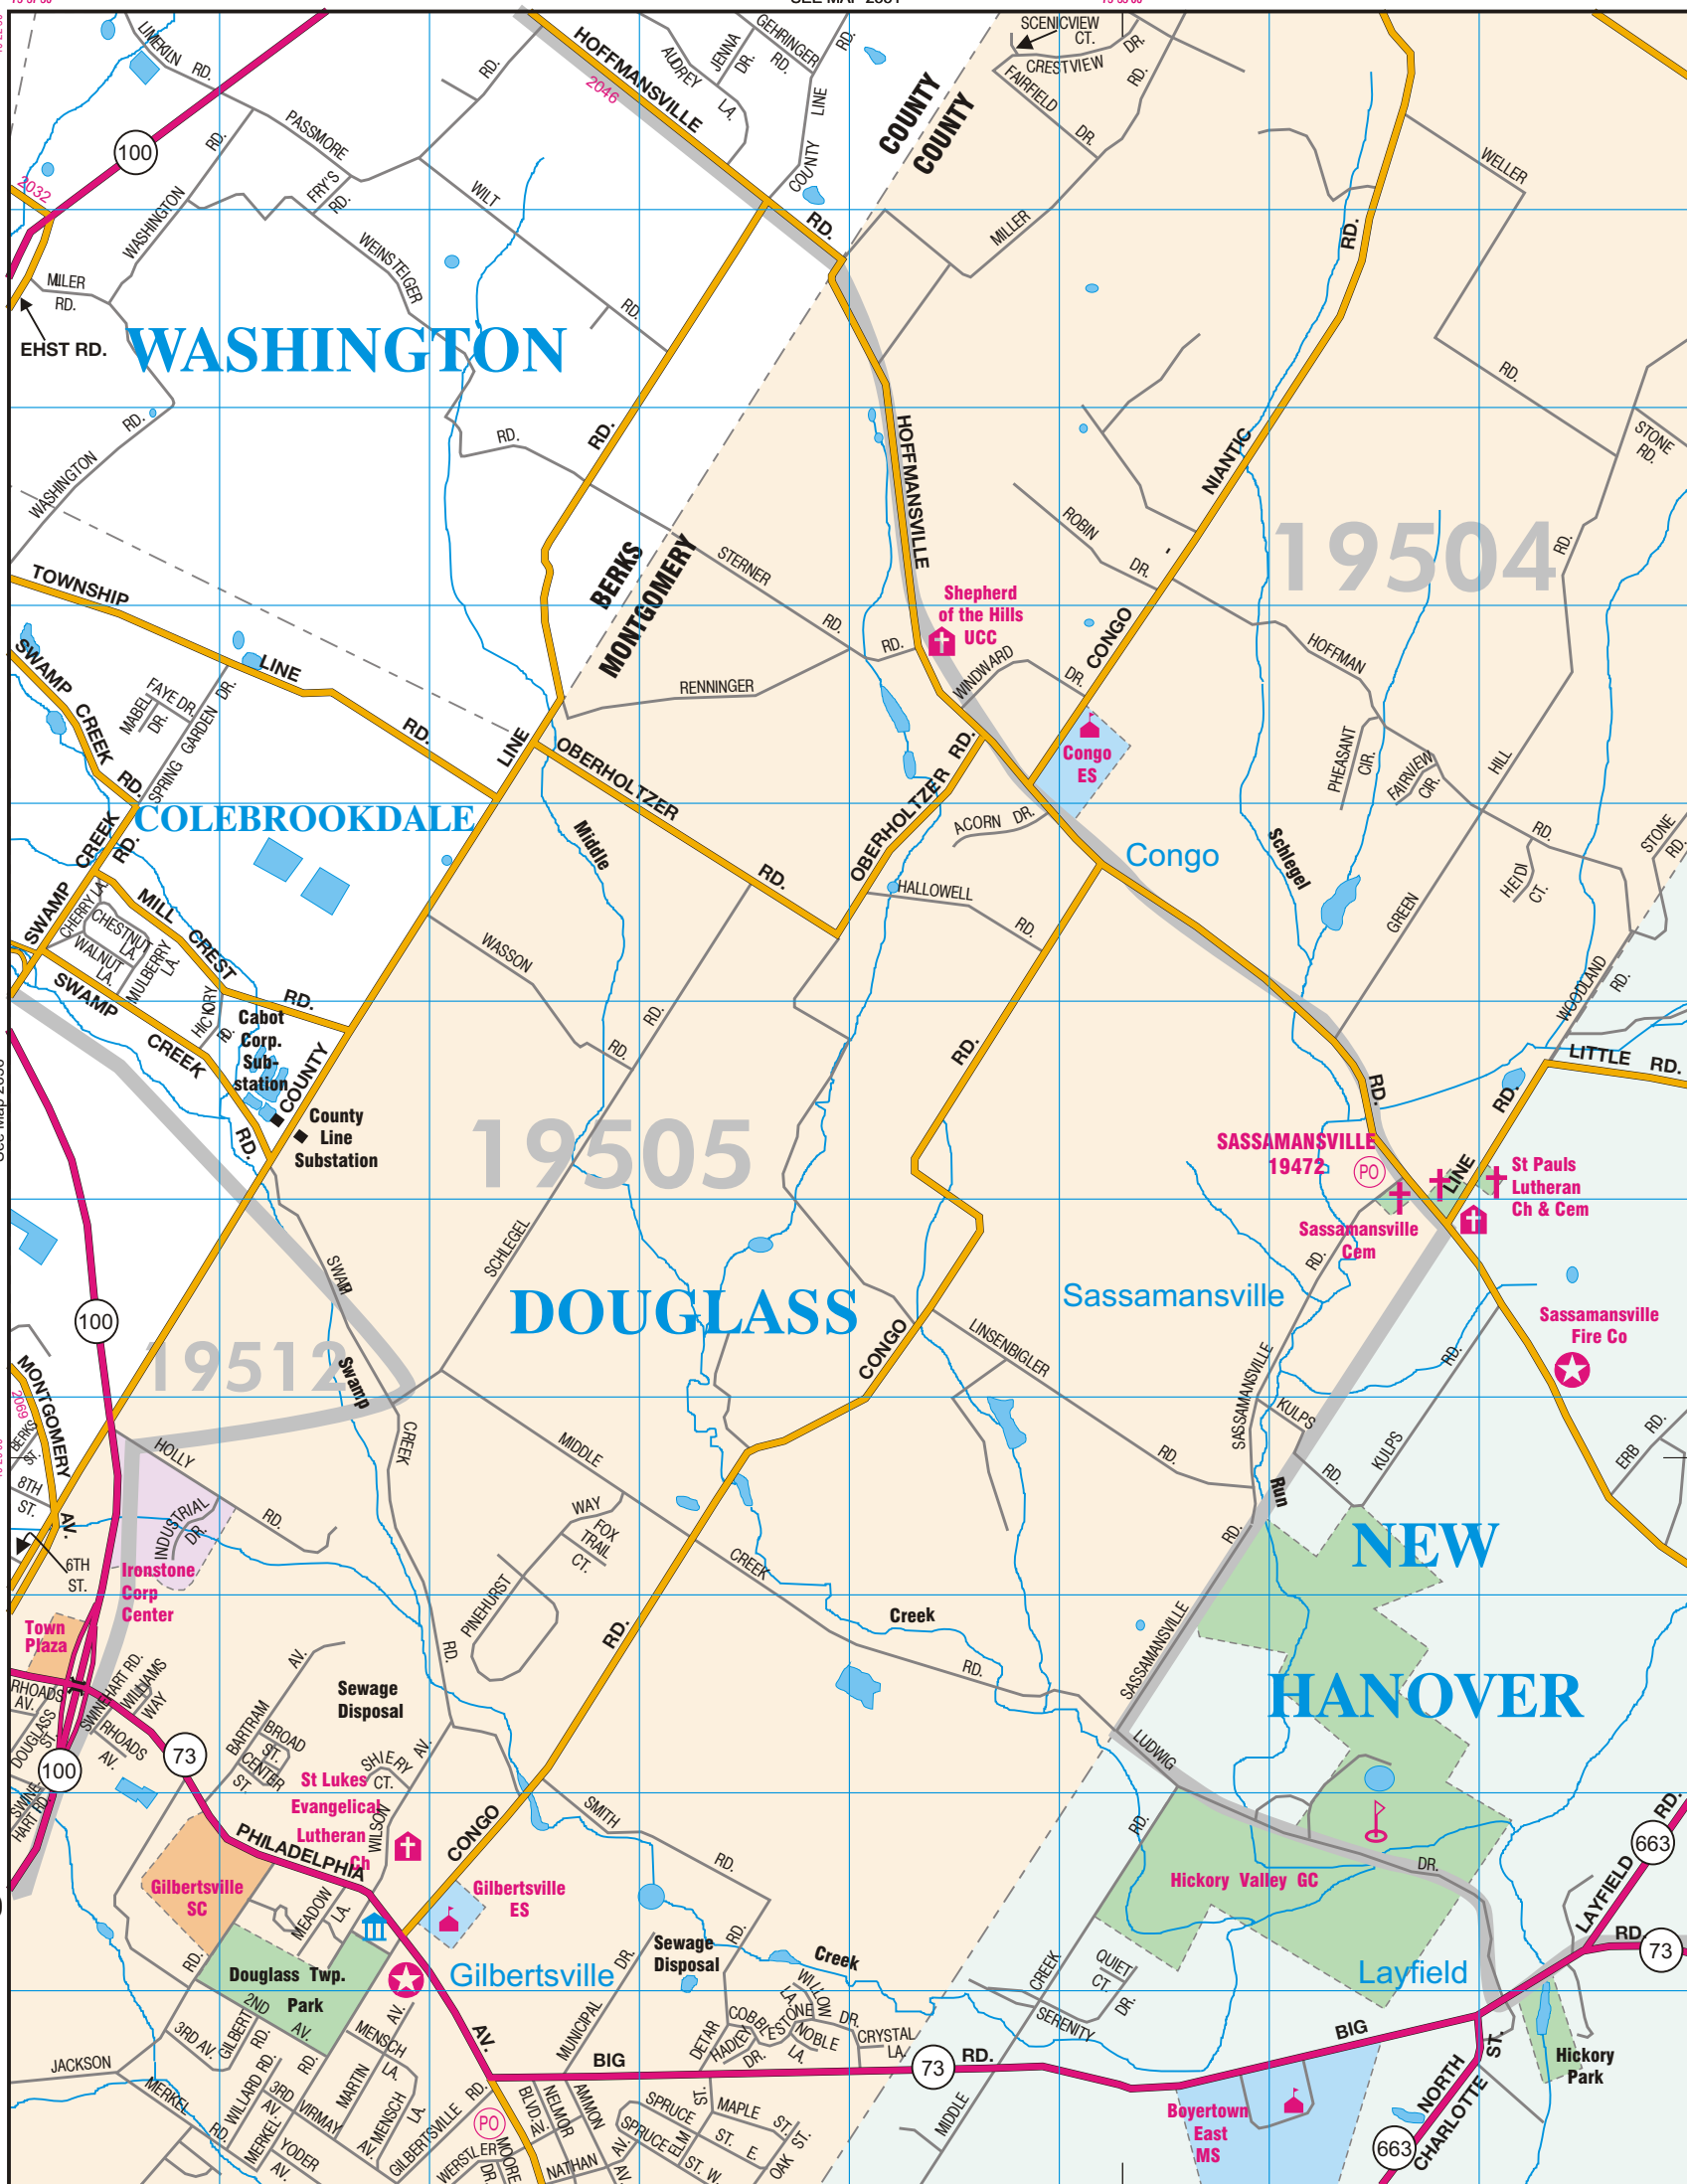

THIS PAGE REPRESENTS THE NW QUARTER OF THE USGS SASSAMANSVILLE QUAD

SEE MAP 2551

WASHINGTON

COLEBROOKDALE

DOUGLASS

NEW HANOVER

19504

19505

19512