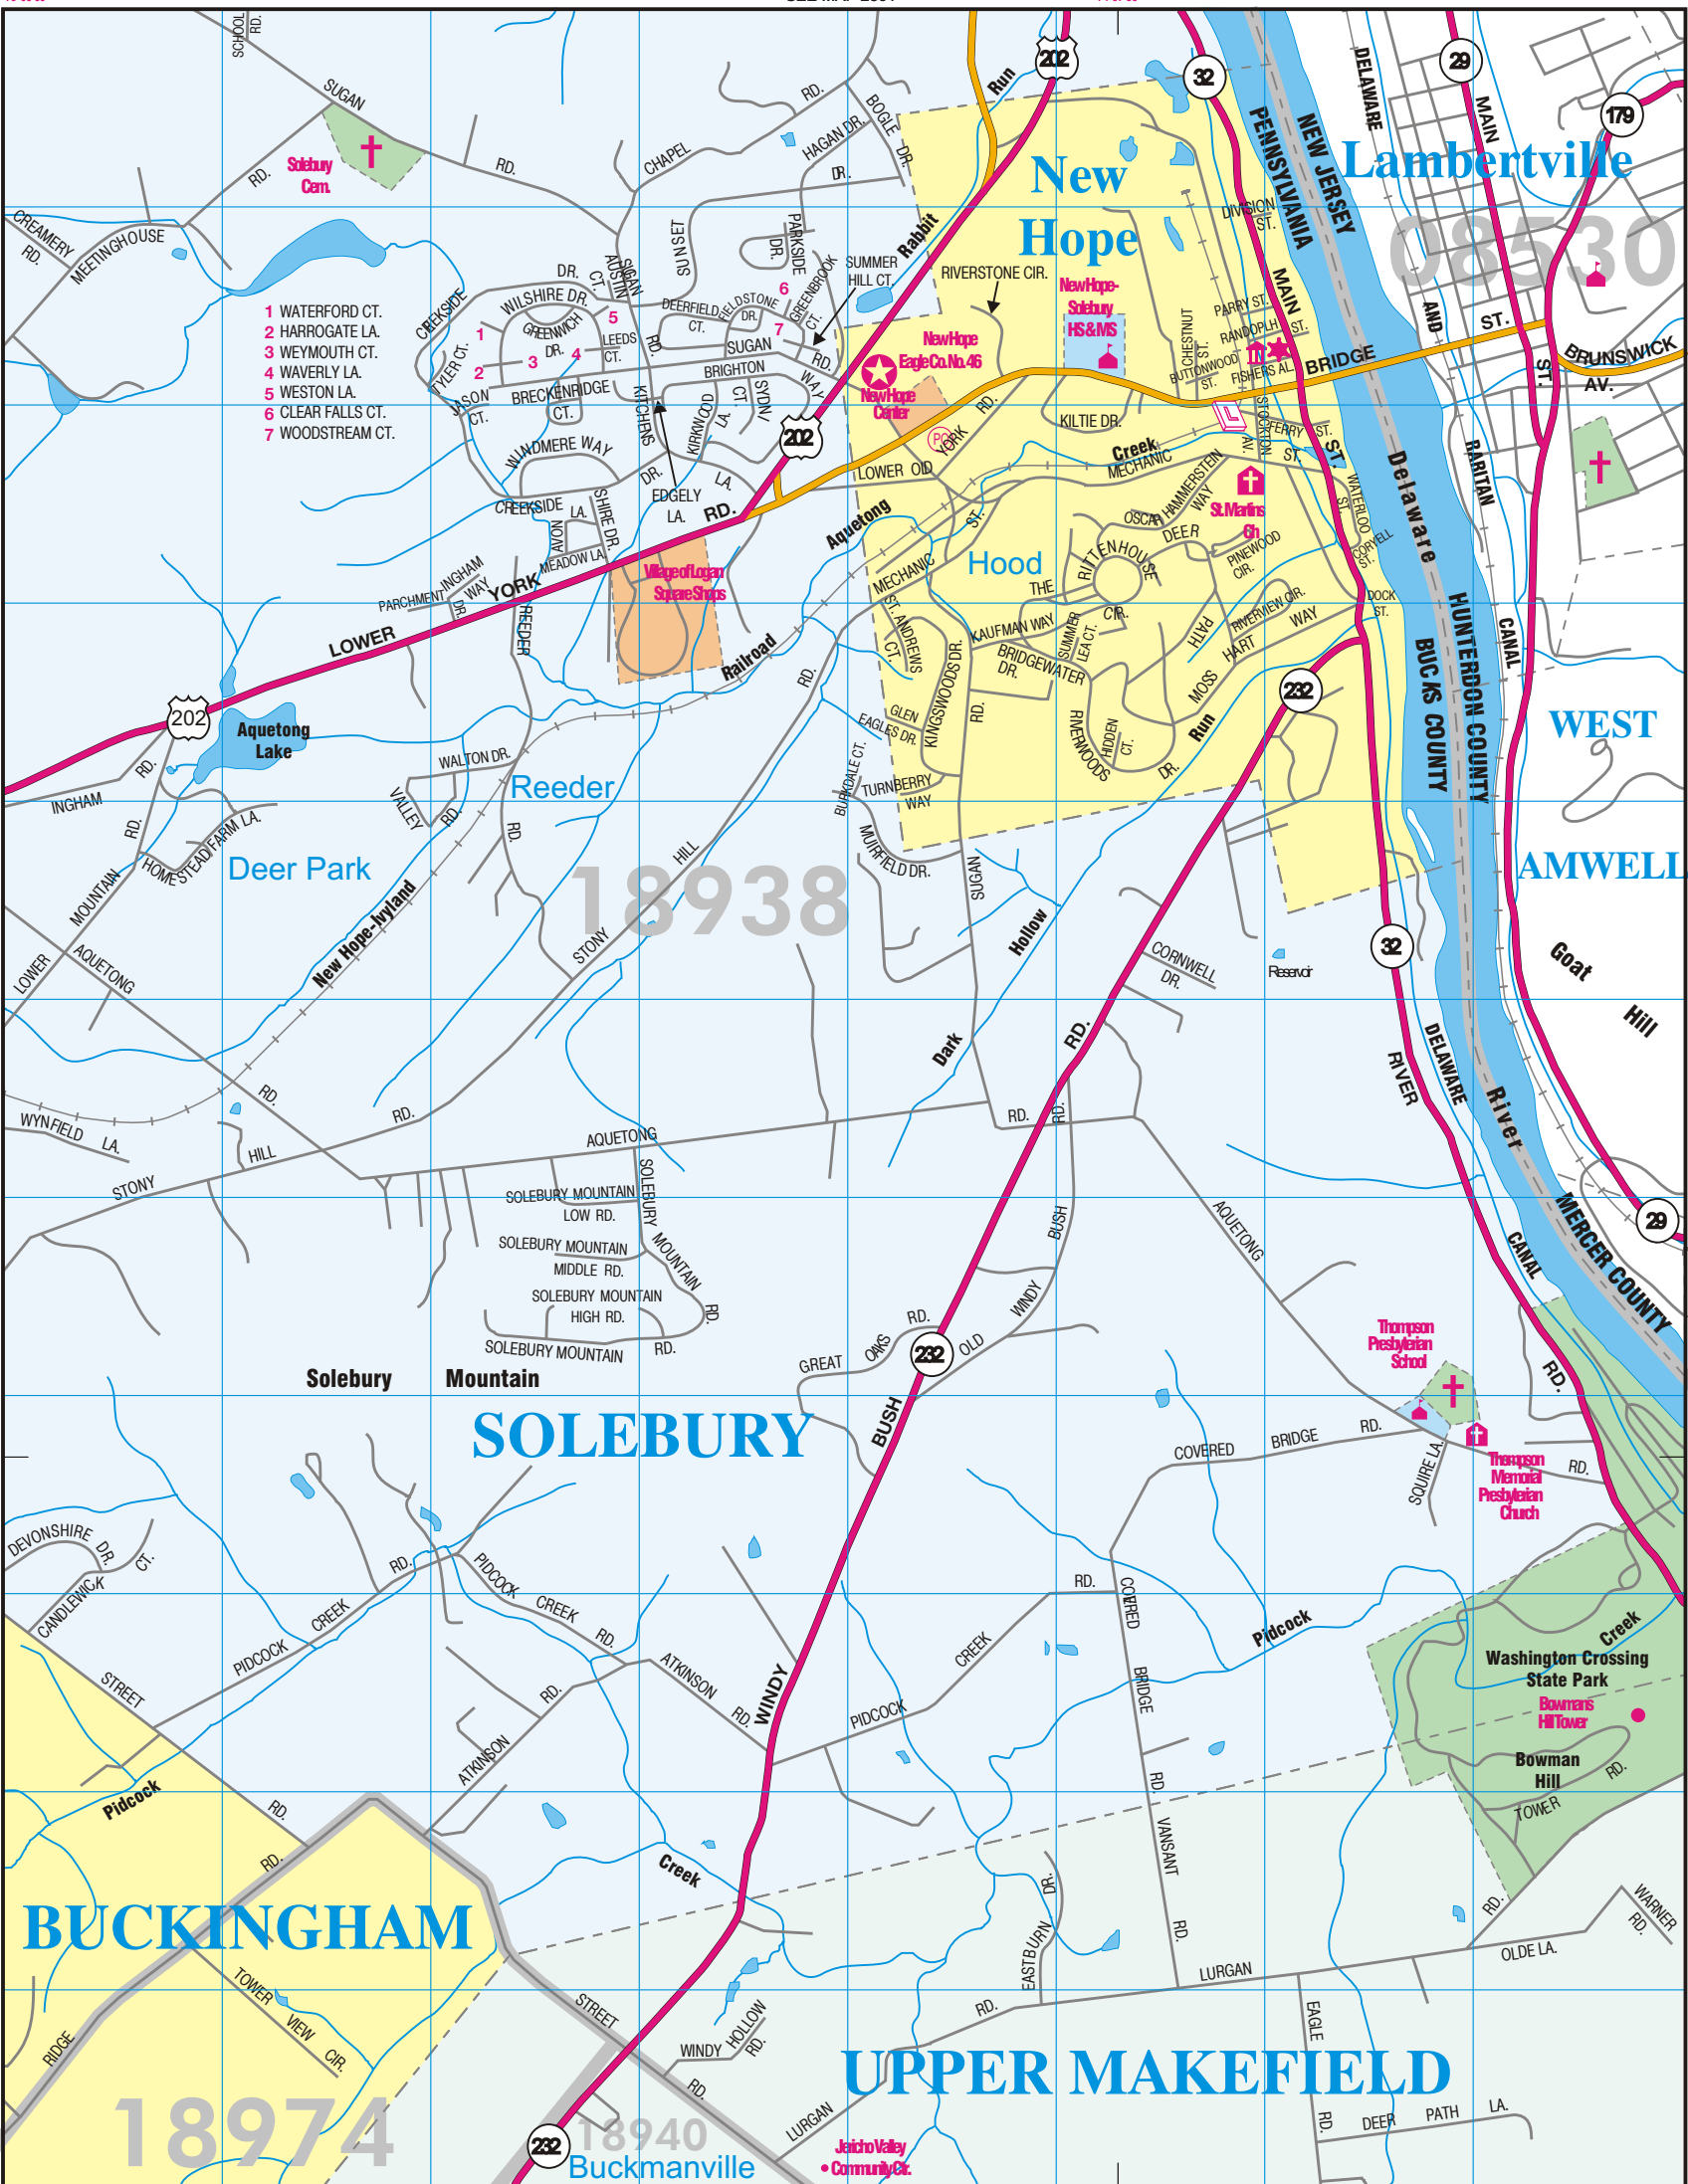

SEE MAP 2561

74°57'30"

40°22'30"

1

2

3

4

5

6

7

8

9

10

11

1

2

3

4

5

6

7

8

9

10

11

SEE MAP 2666

SEE MAP 2668

75°00'00"

74°57'30"