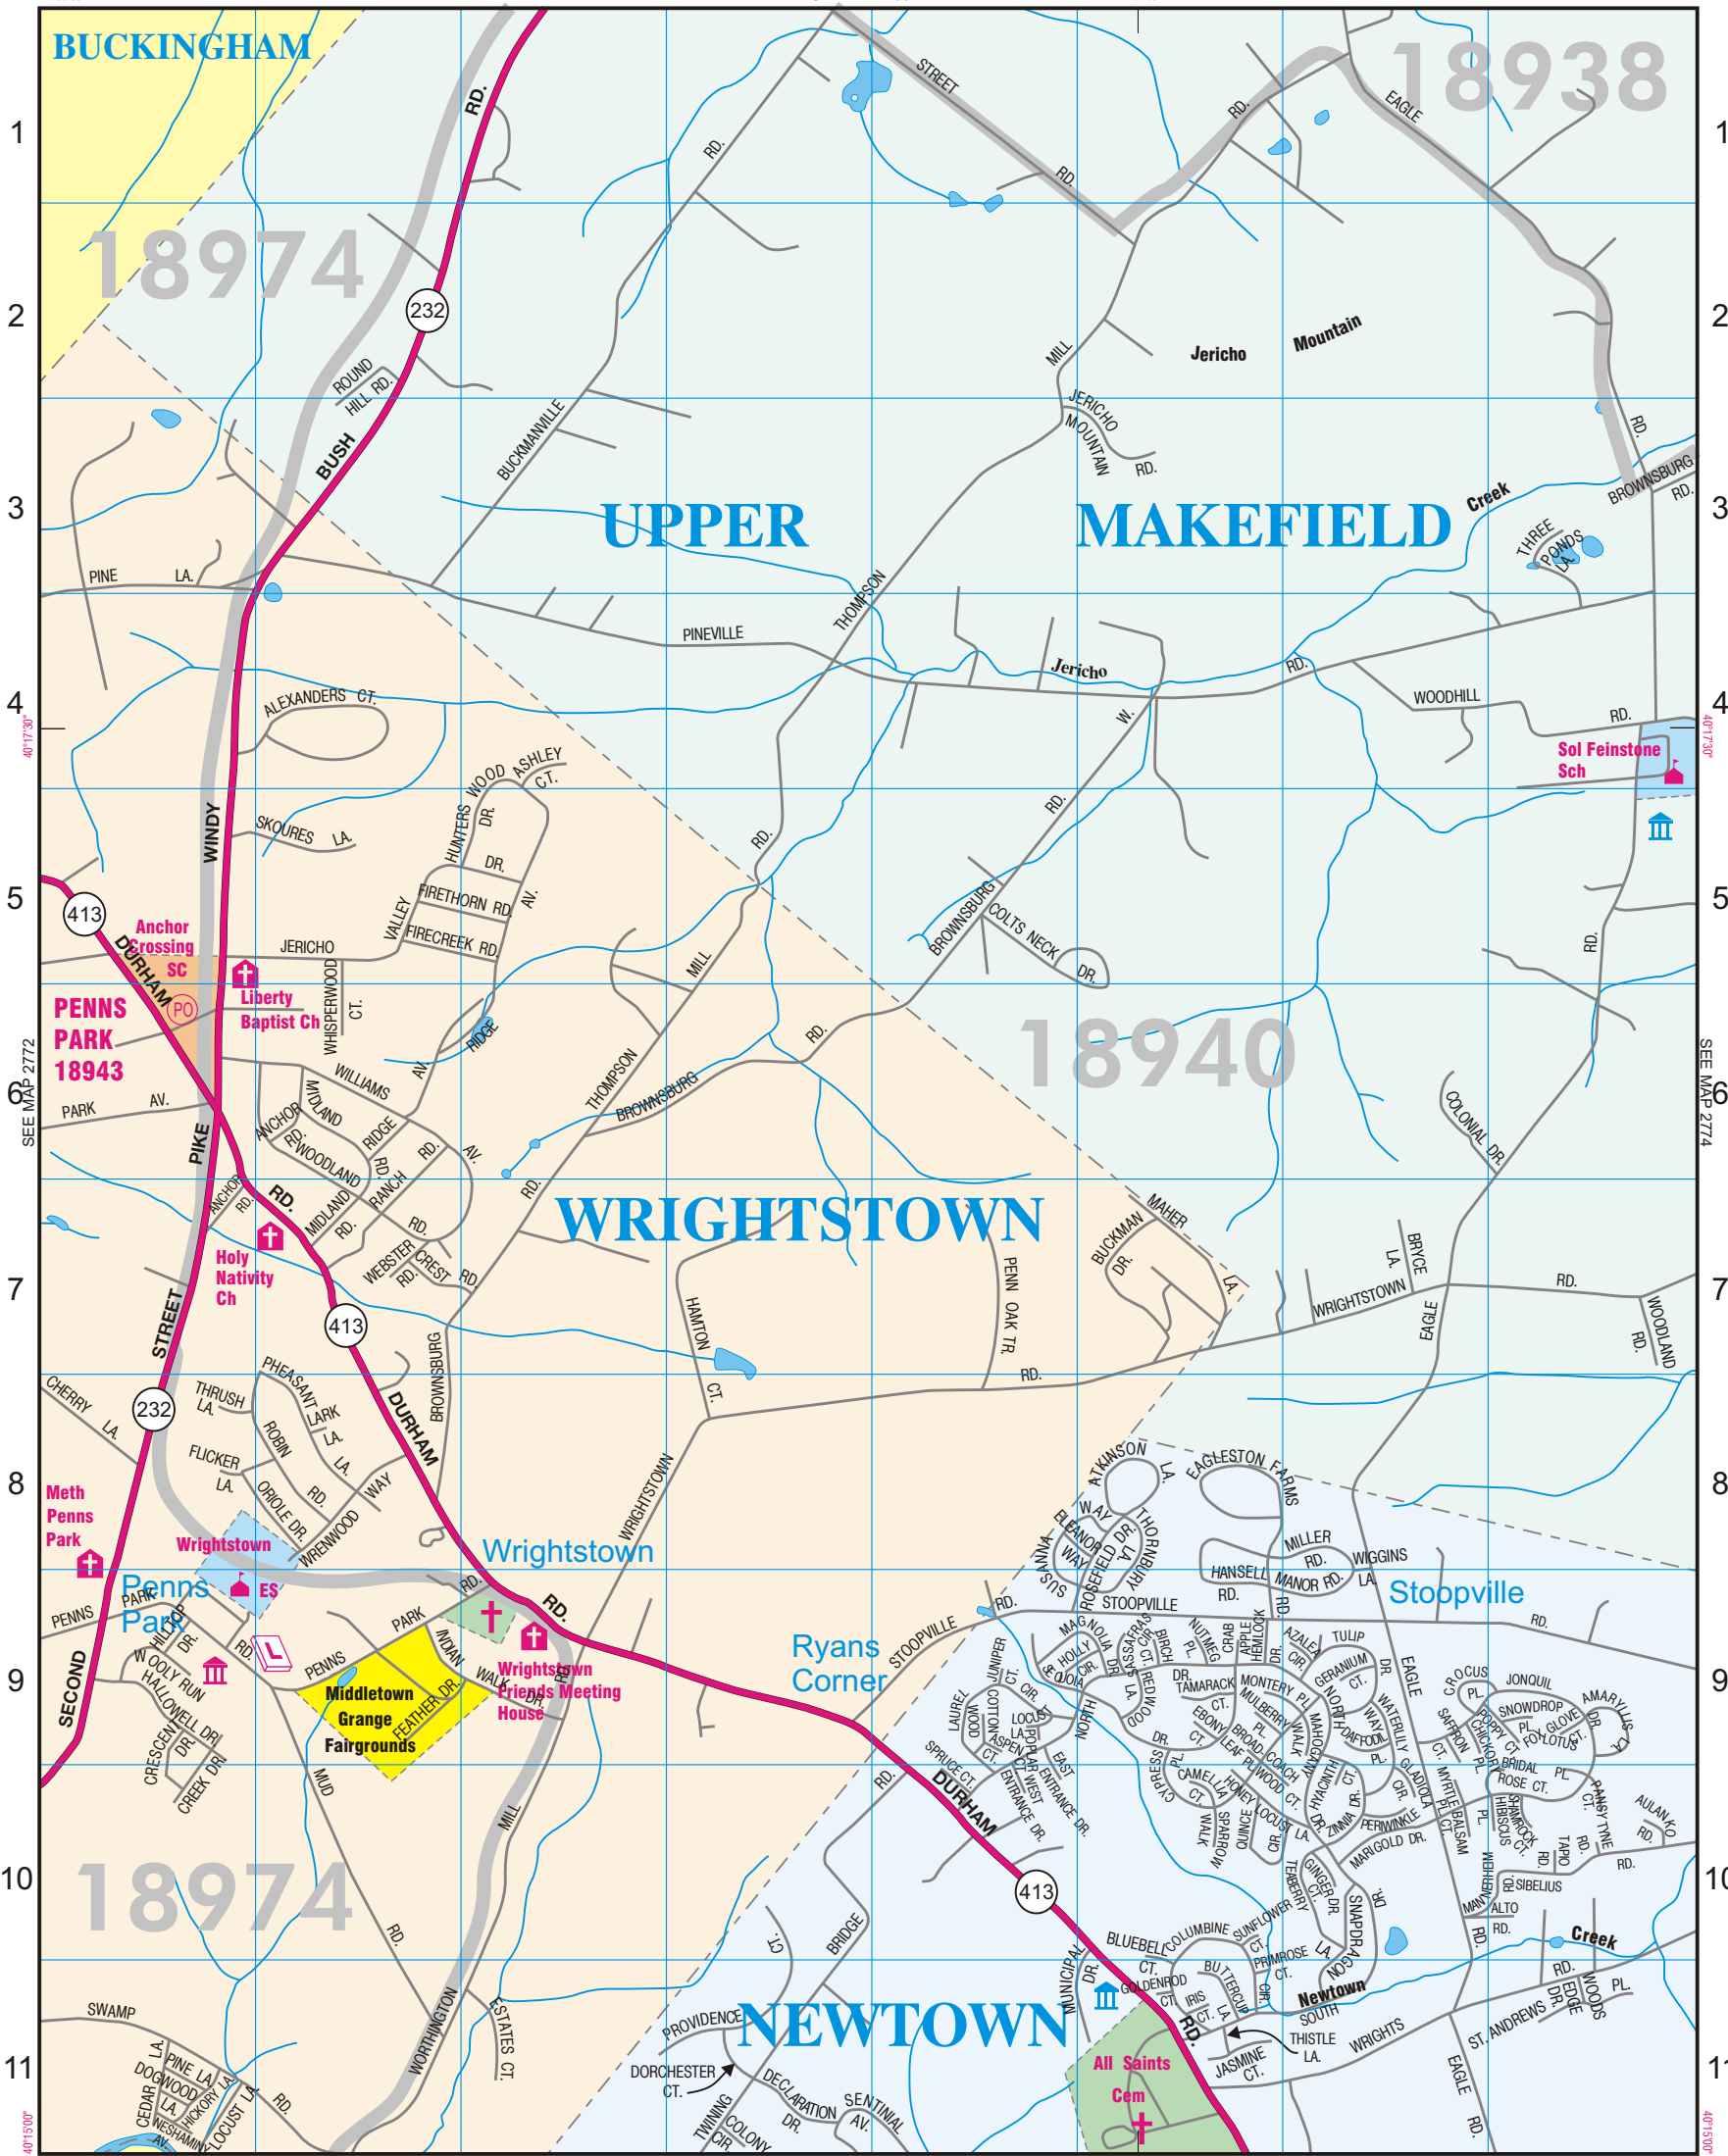

SEE MAP 2667

74°57'30"

BUCKINGHAM

18974

18938

UPPER

MAKEFIELD

18940

WRIGHTSTOWN

Wrightstown

Ryans Corner

Stoopville

NEWTOWN

All Saints Com

SEE MAP 2879

Copyright by Franklin Maps
1-800-356-8676

74°57'30"

SEE MAP 2772

SEE MAP 2774

40°15'00"

40°15'00"

75°00'00"