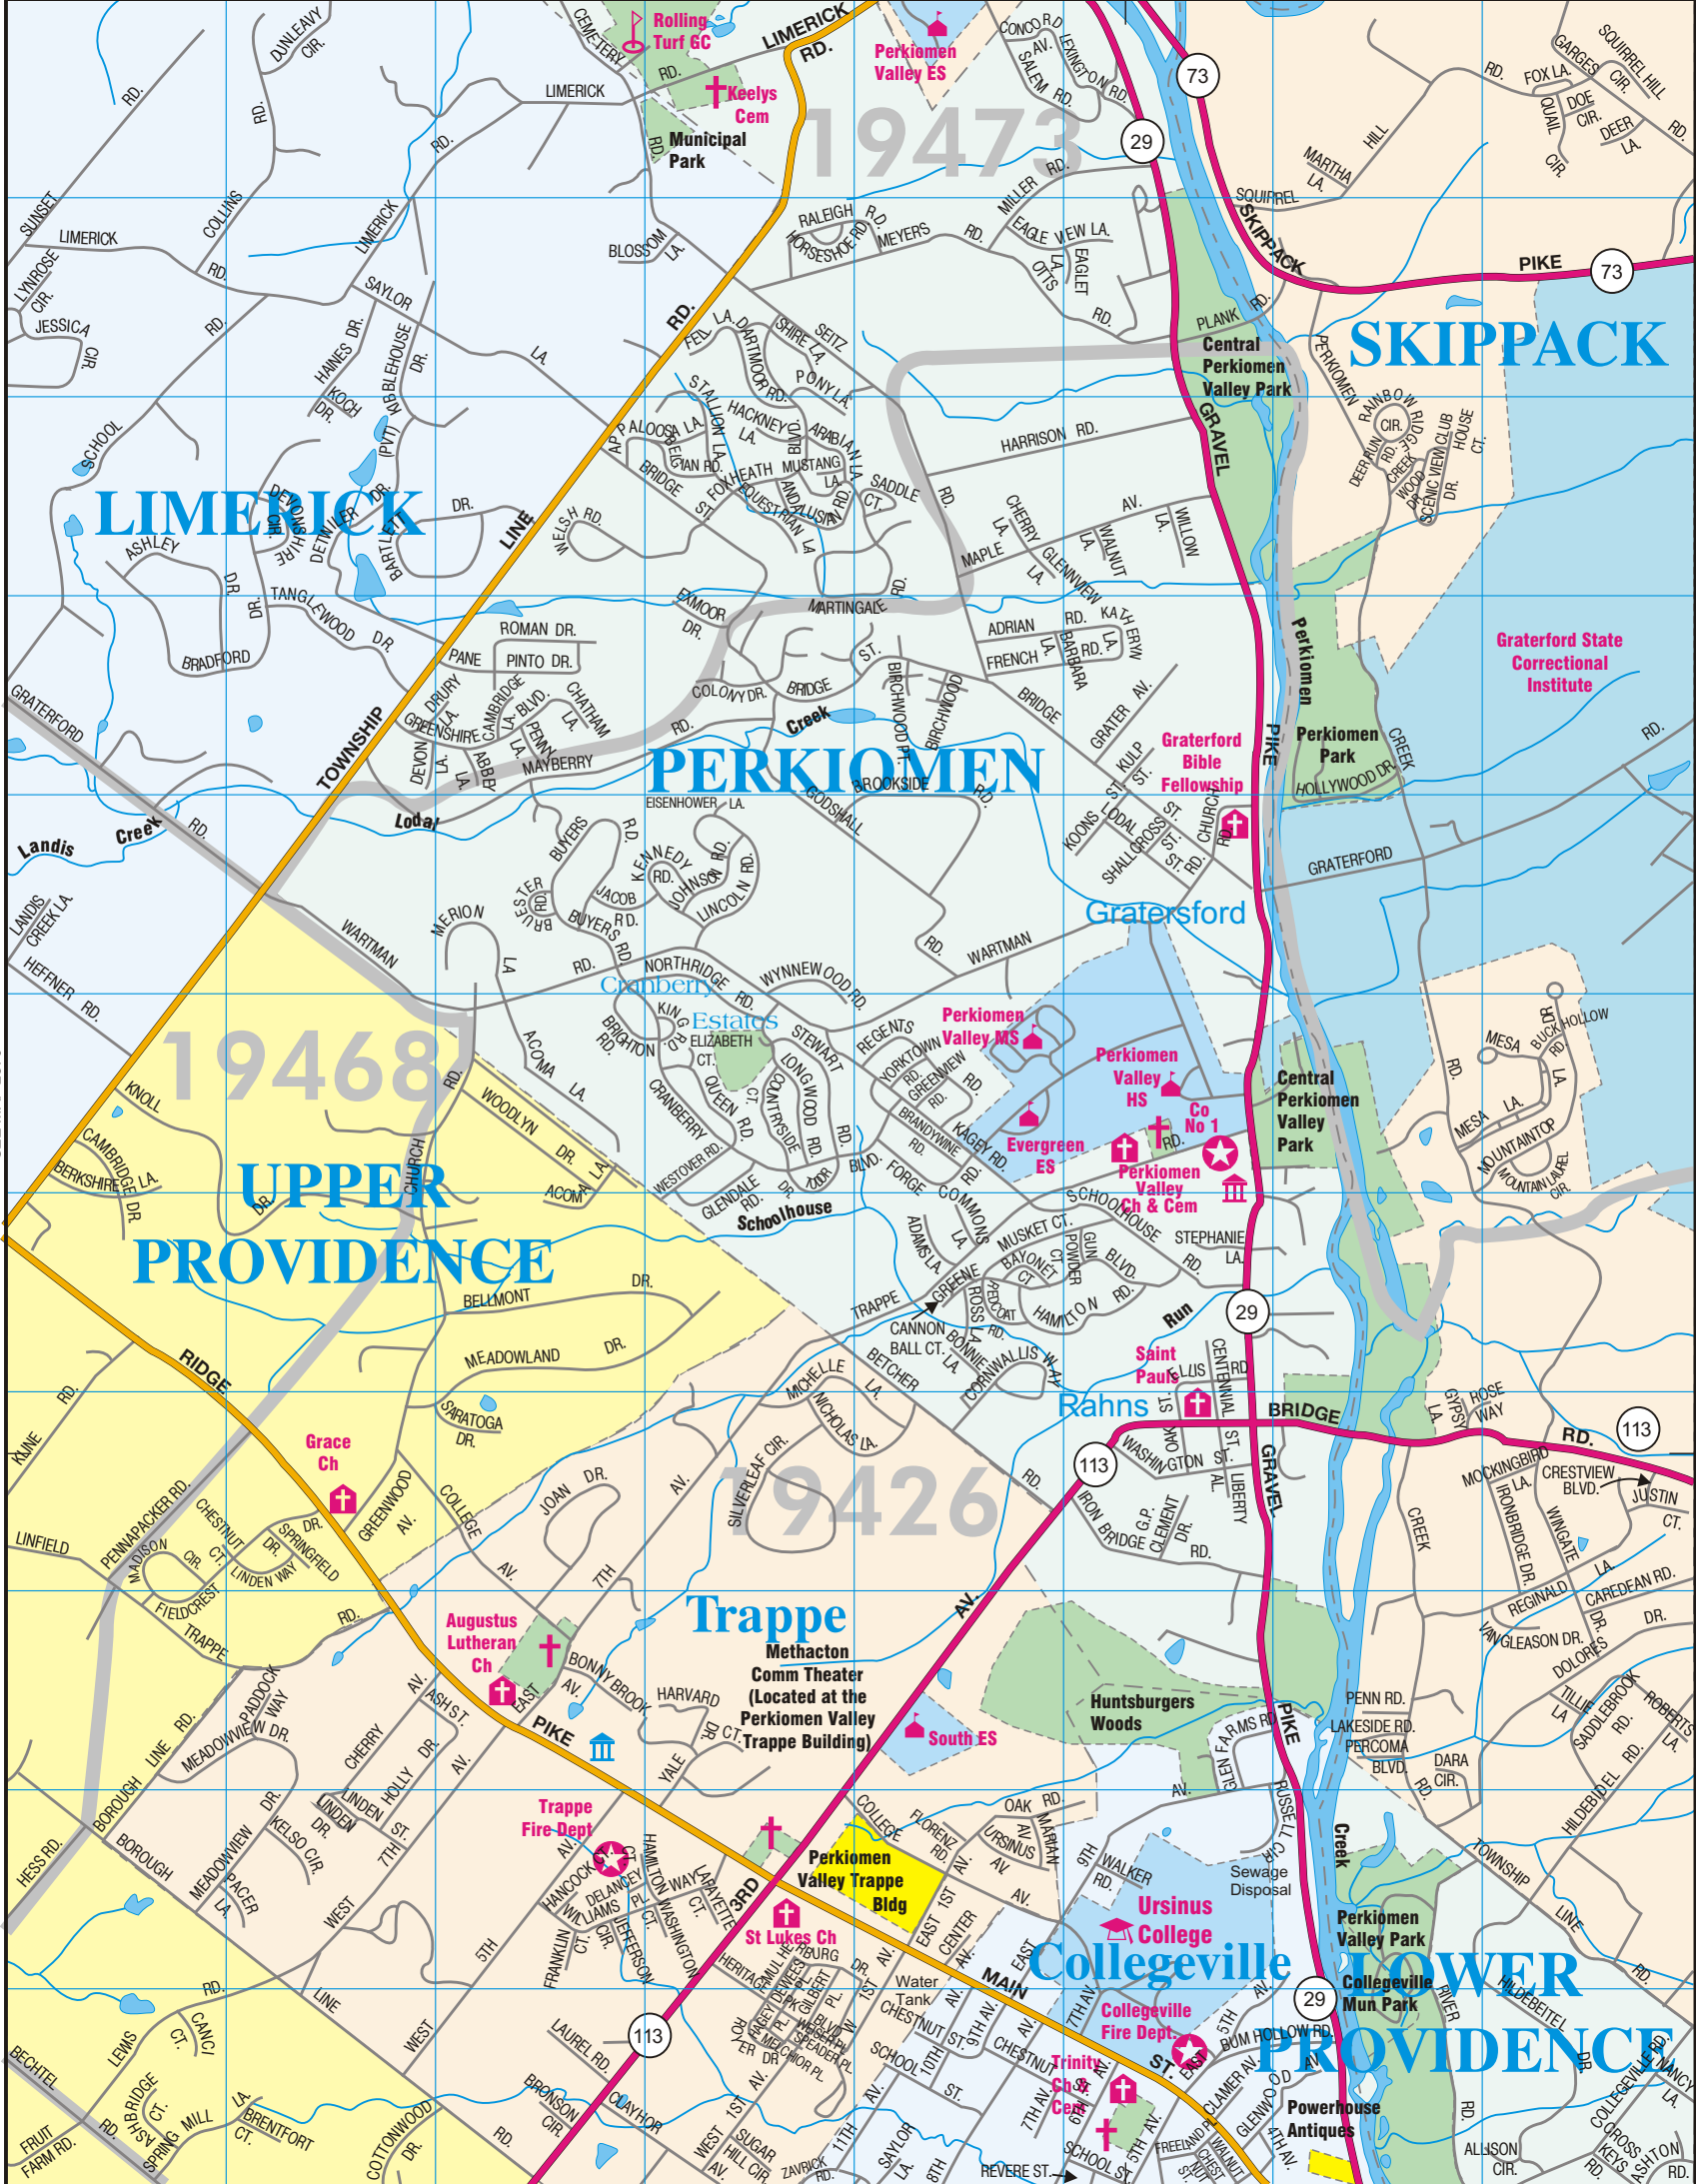

THIS PAGE REPRESENTS THE NW QUARTER OF THE USGS COLLEGEVILLE QUAD

SEE MAP 2765

1
2
3
4
5
6
7
8
9
10
11

1
2
3
4
5
6
7
8
9
10
11