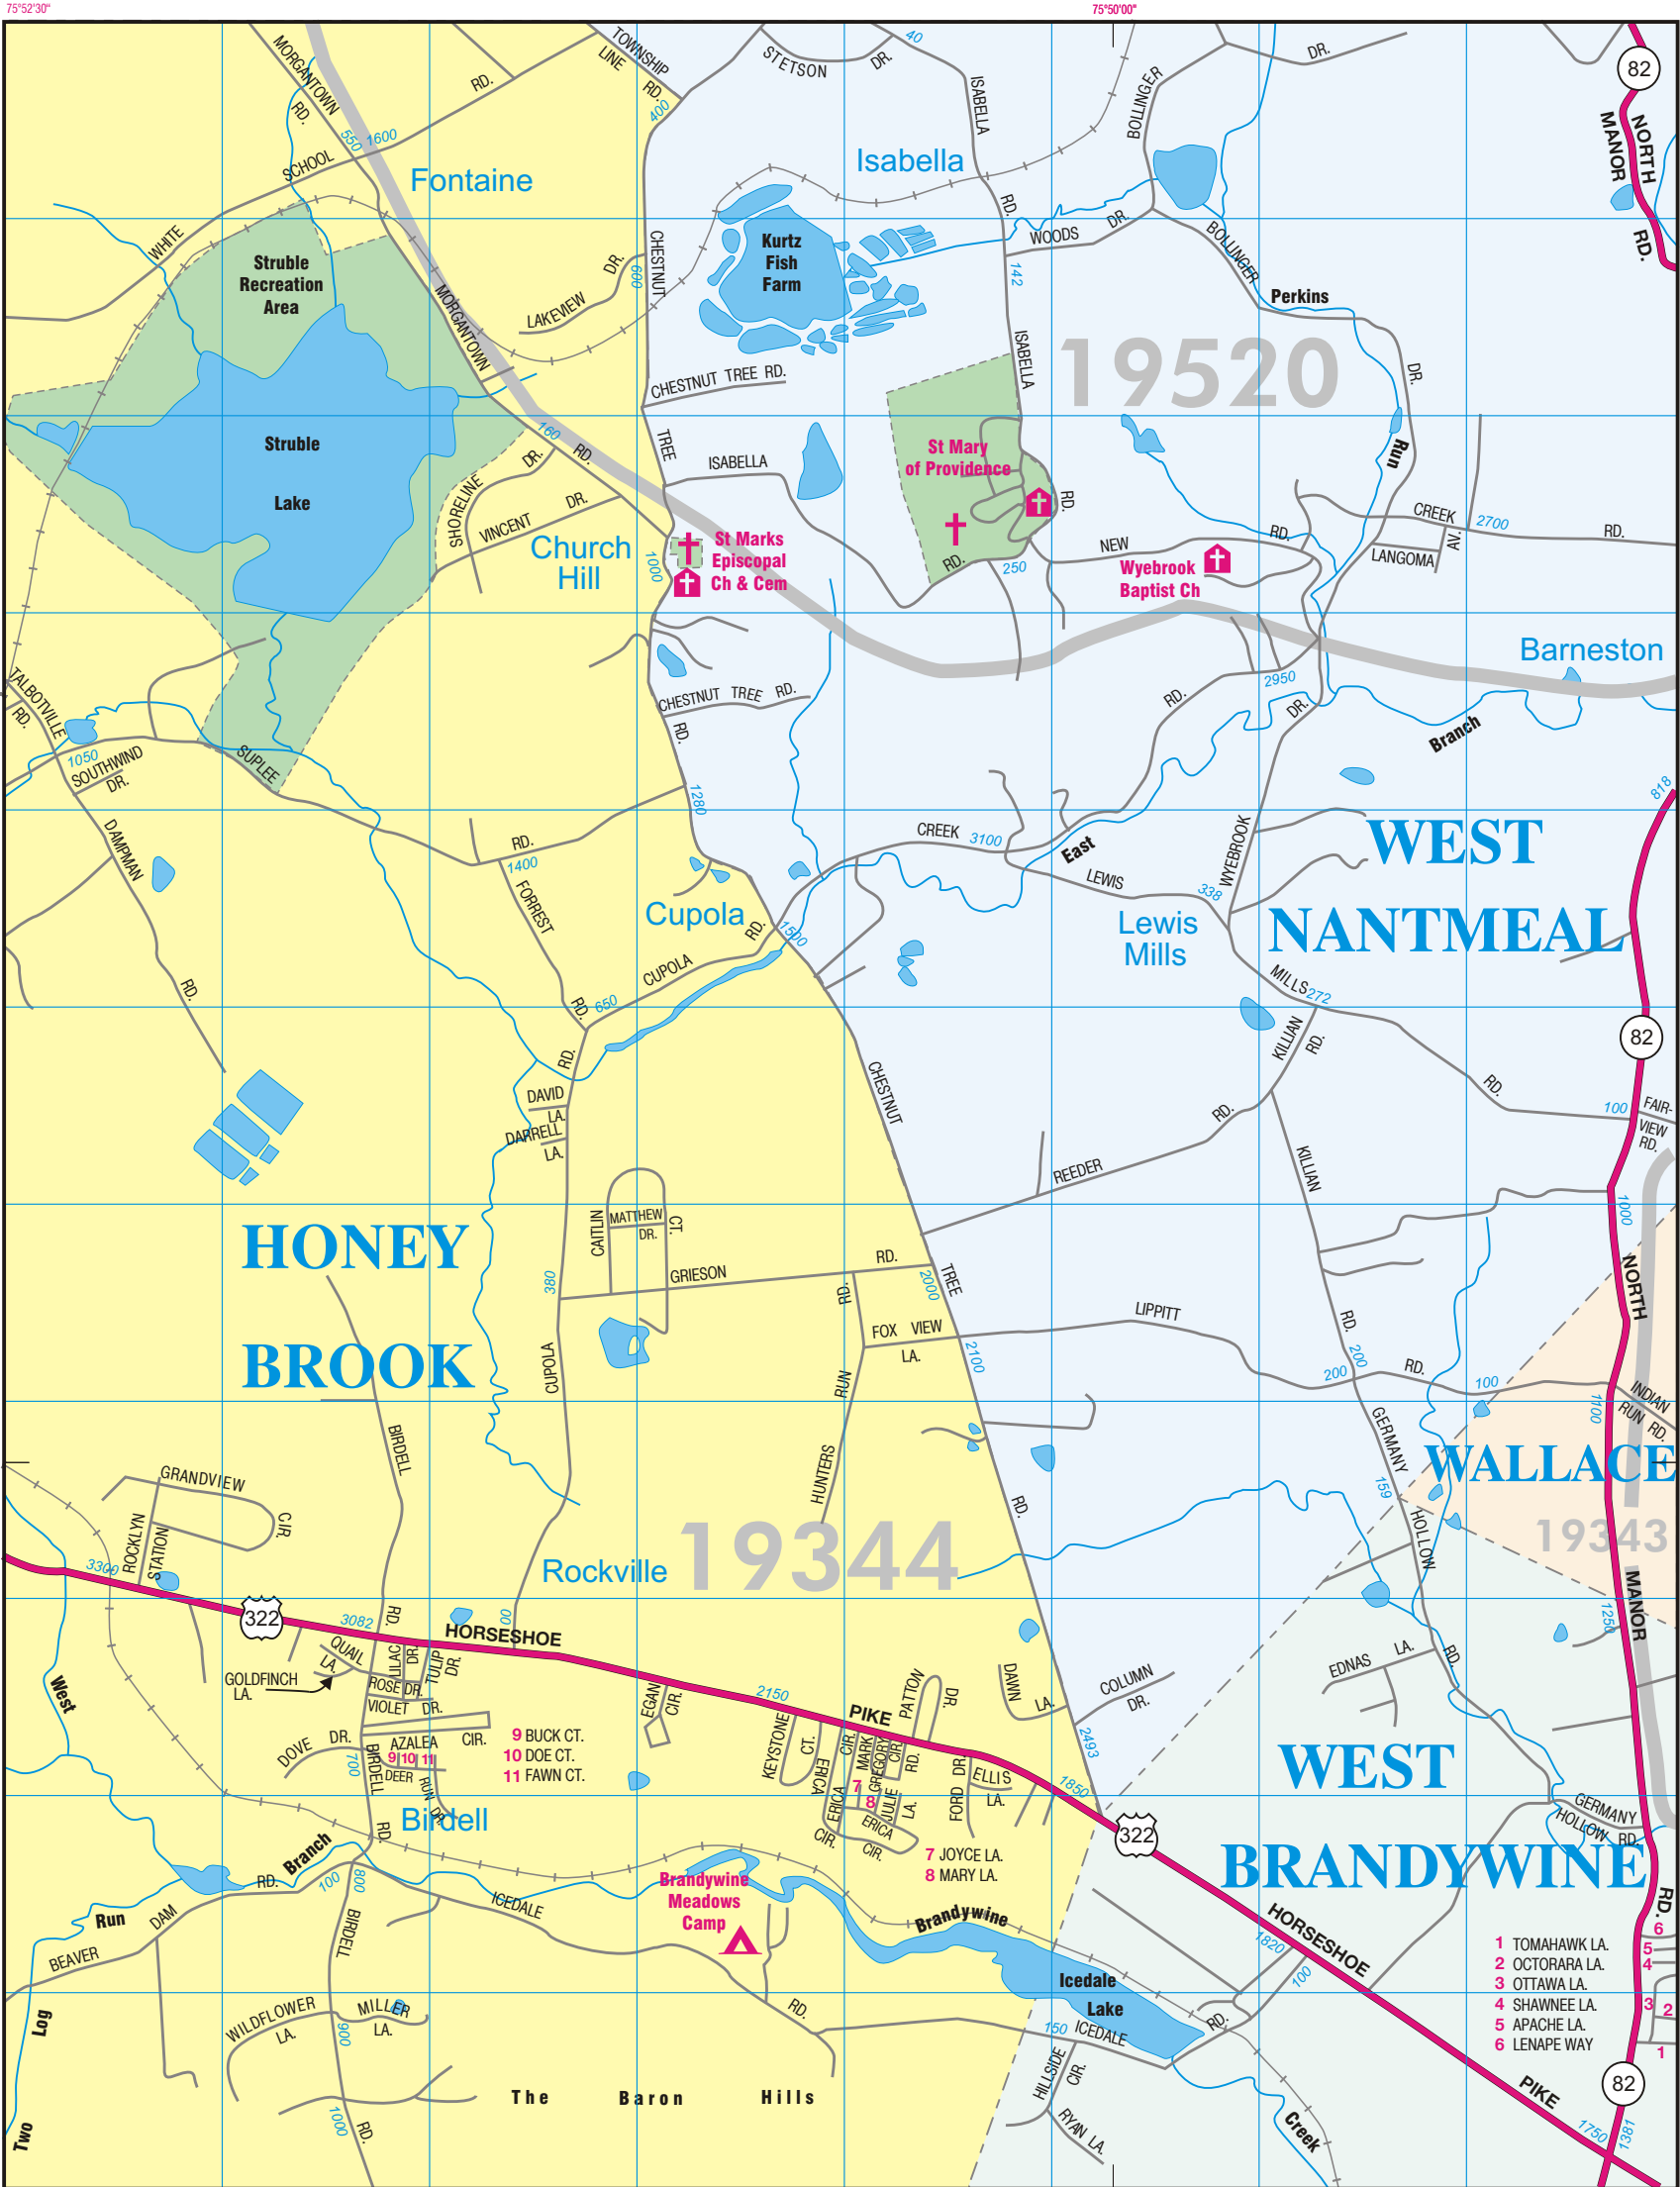

SEE MAP 3074

SEE MAP 3076

HONEY BROOK

WEST NANTMEAL

WALLACE

WEST BRANDYWINE

Birdell

Rockville

Horseshoe

The Baron Hills

Struble Lake

Kurtz Fish Farm

St Mary of Providence

St Marks Episcopal Ch & Cem

Wyebrook Baptist Ch

Cupola

Lewis Mills

BUCK CT.
DOE CT.
FAWN CT.

9
10
11

Brandywine Meadows Camp

19520

19344

19343

- 1 TOMAHAWK LA.
- 2 OCTORARA LA.
- 3 OTTAWA LA.
- 4 SHAWNEE LA.
- 5 APACHE LA.
- 6 LENAPE WAY