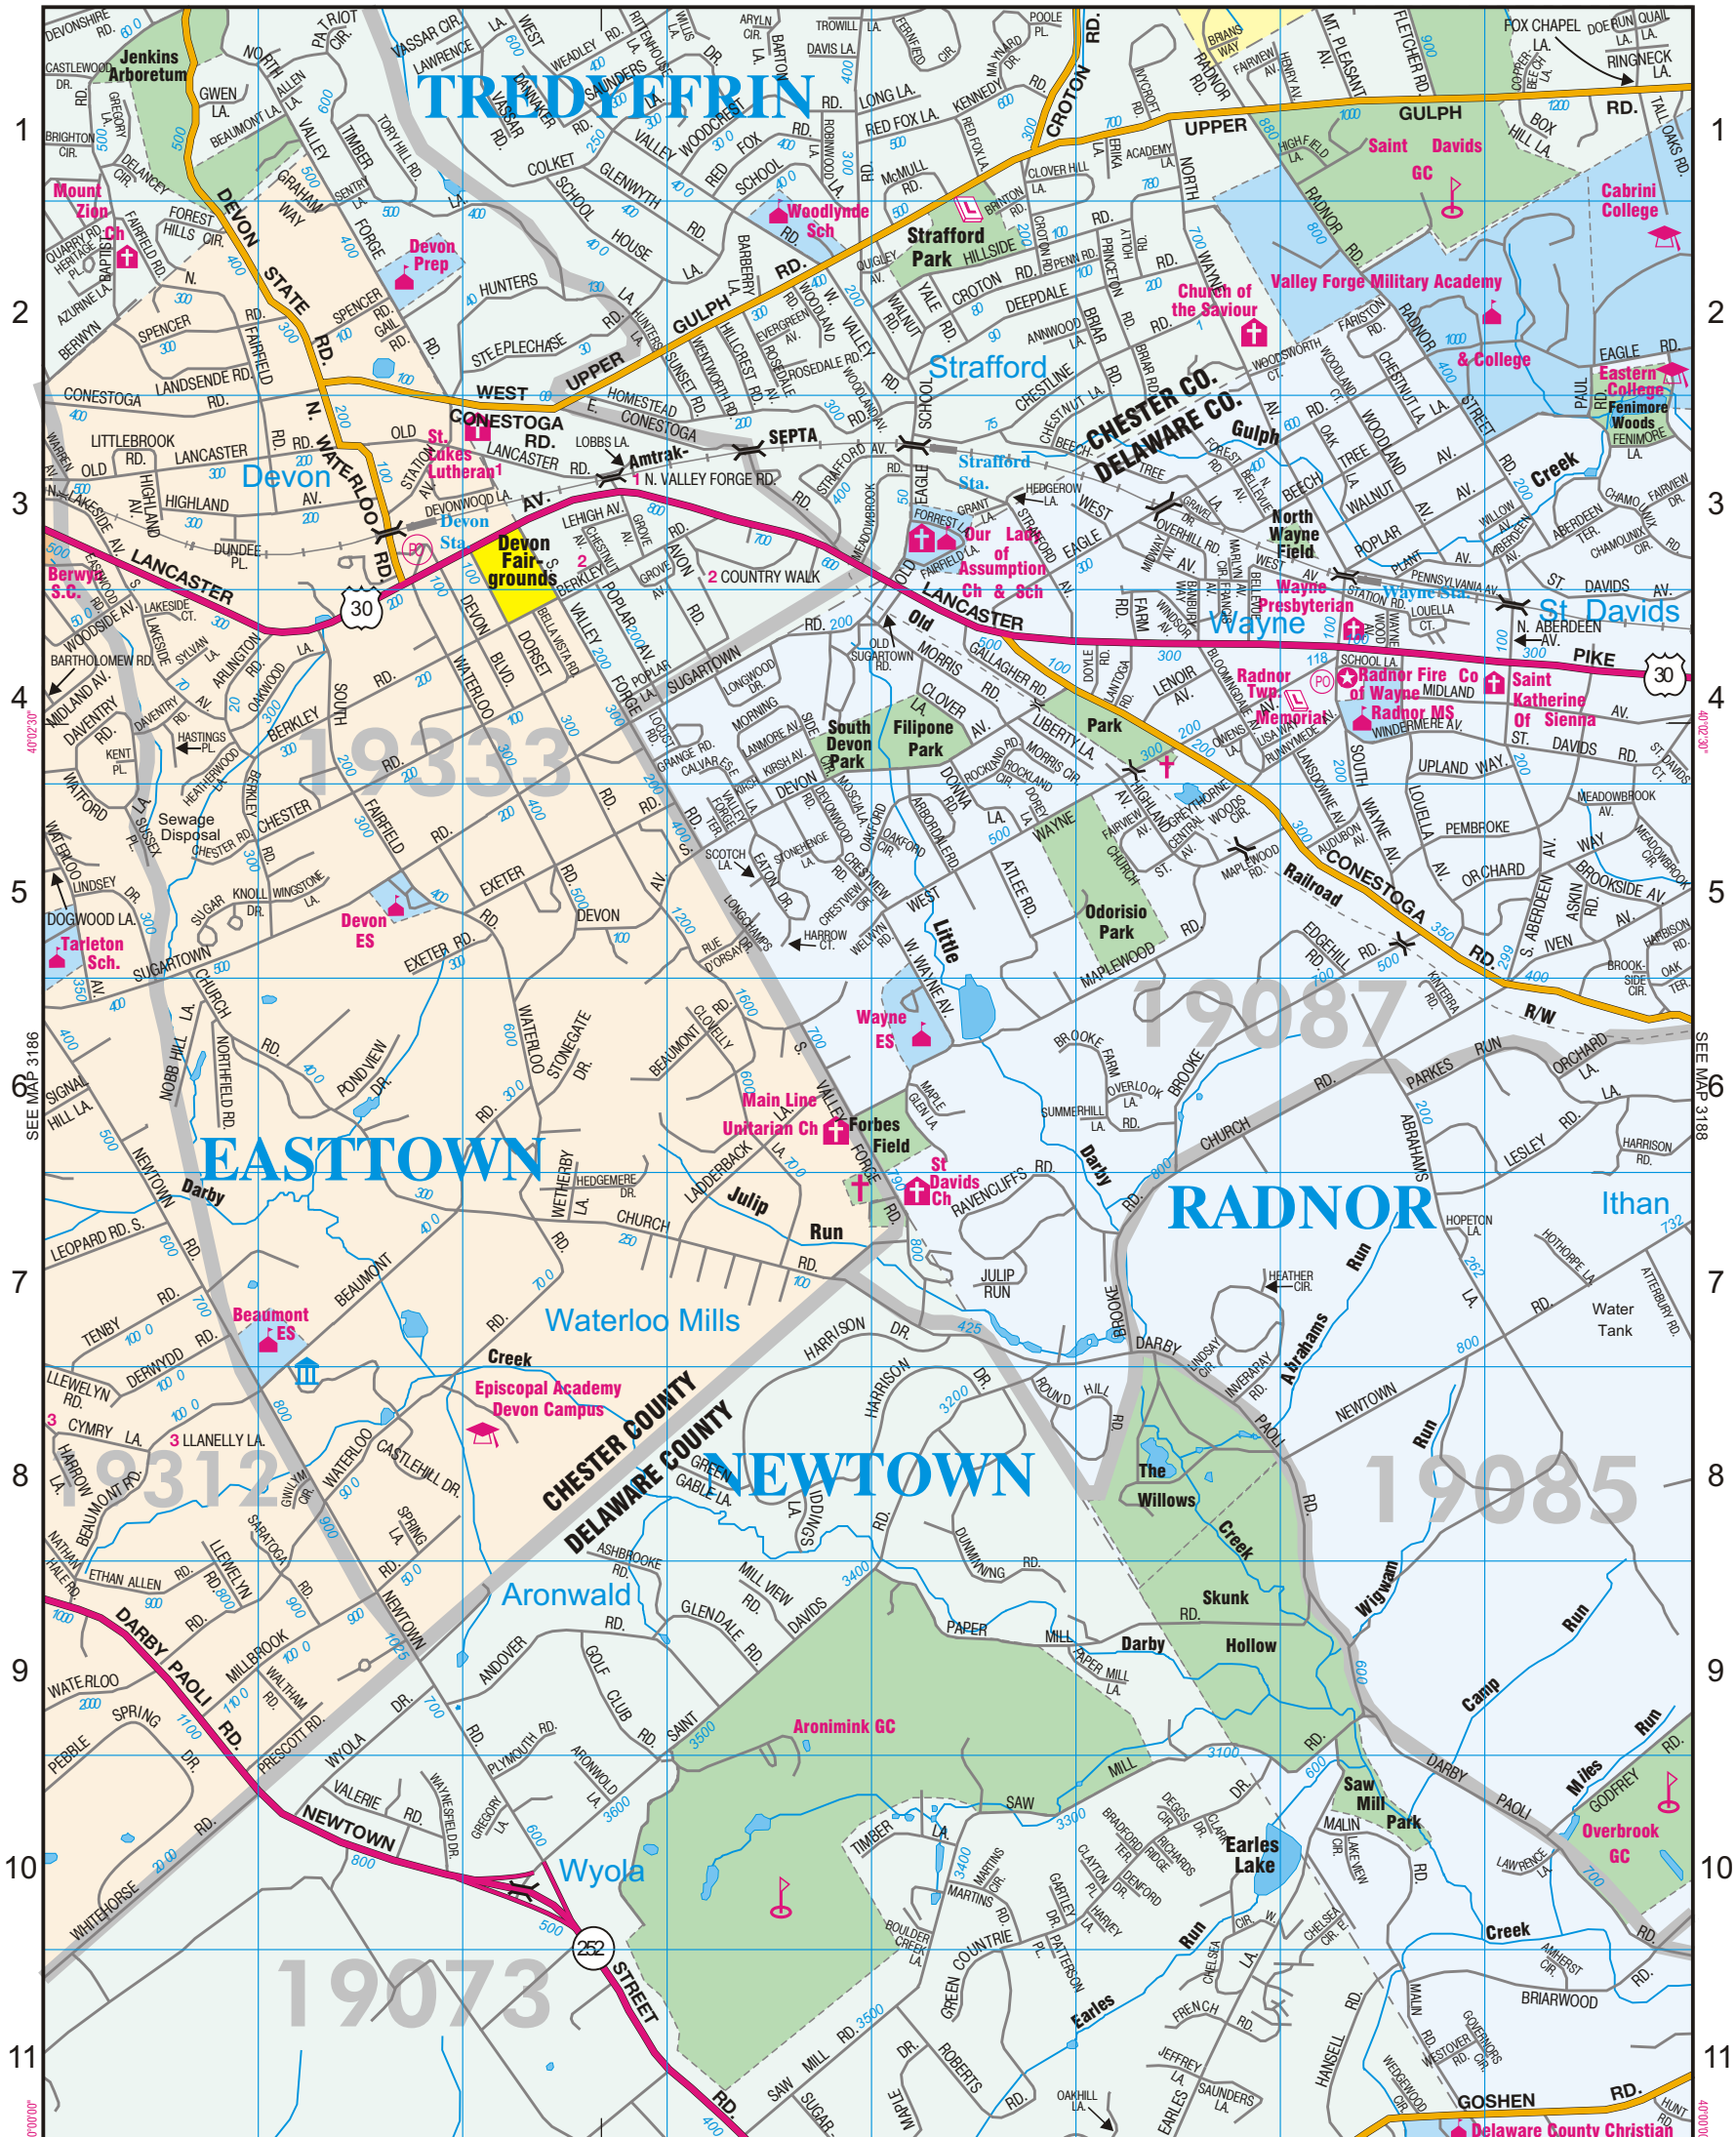

75°25'00"

SEE MAP 3082

75°22'30"

THIS PAGE REPRESENTS THE SE QUARTER OF THE USGS VALLEY FORGE QUAD