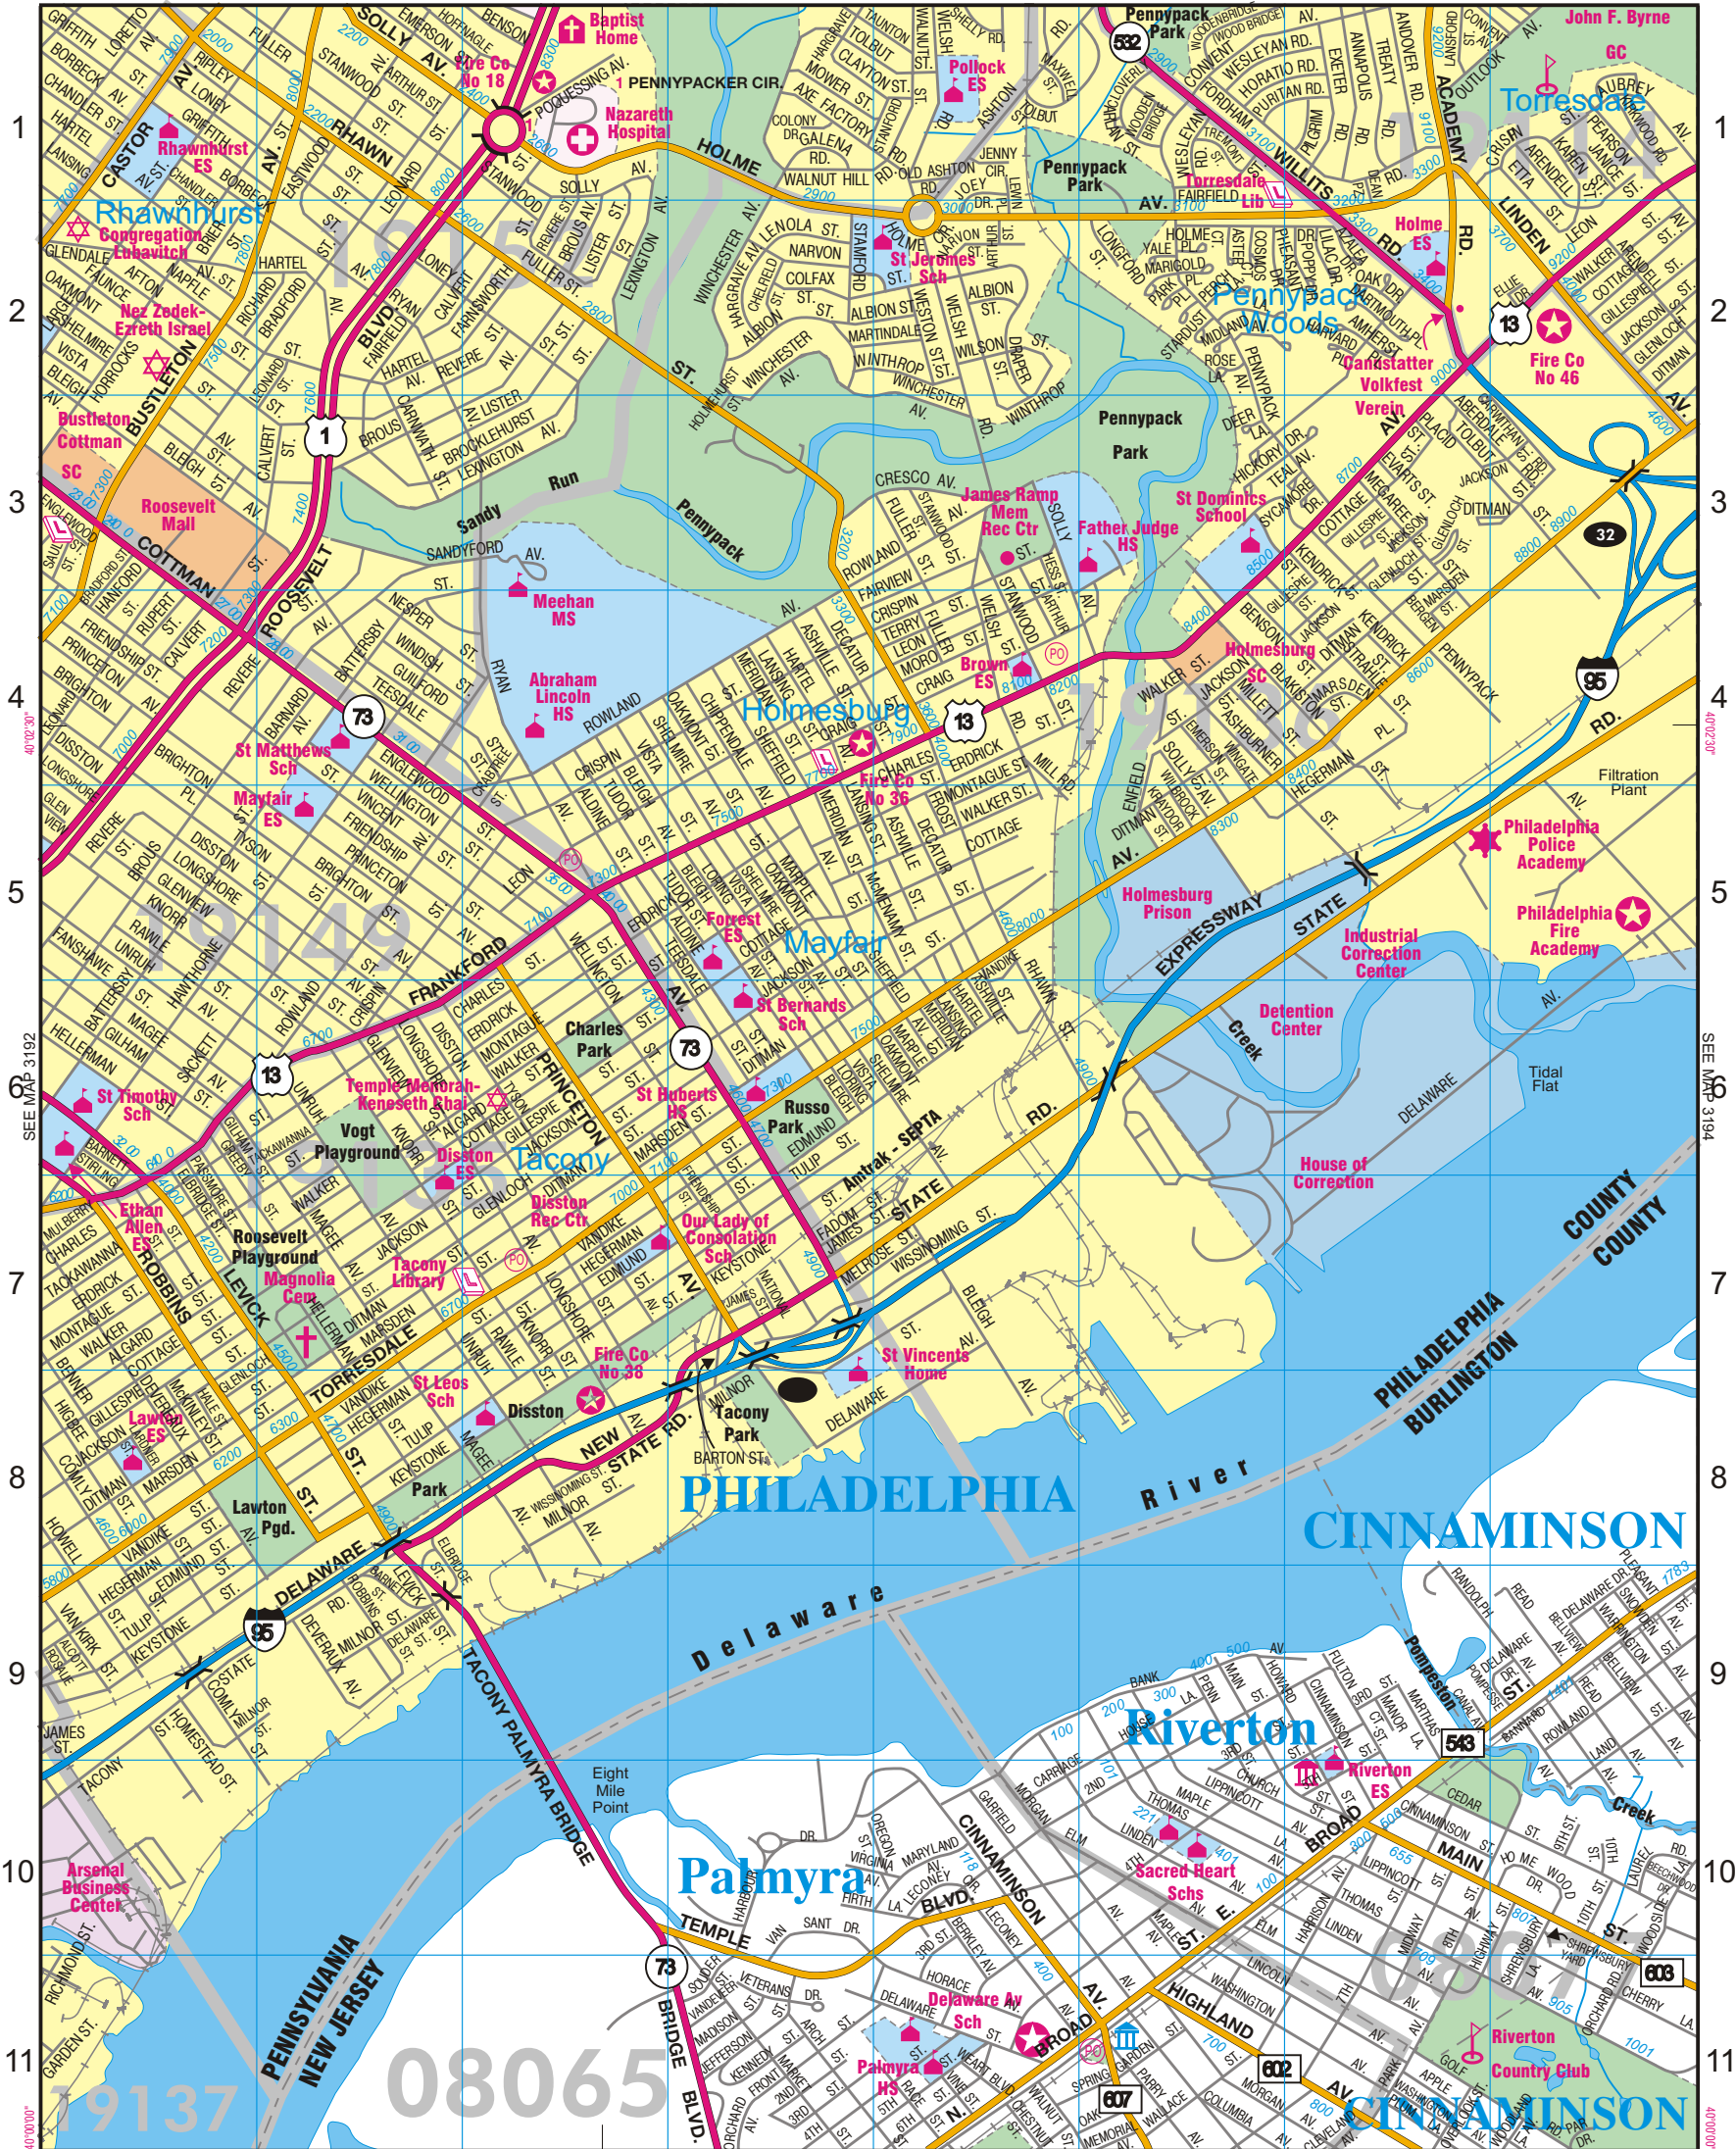

75°02'30"

SEE MAP 3088

75°00'00"

75°02'30"

See Metro Atlas of Burlington and Camden
Copyright by Franklin Maps
1-800-356-8676

75°00'00"