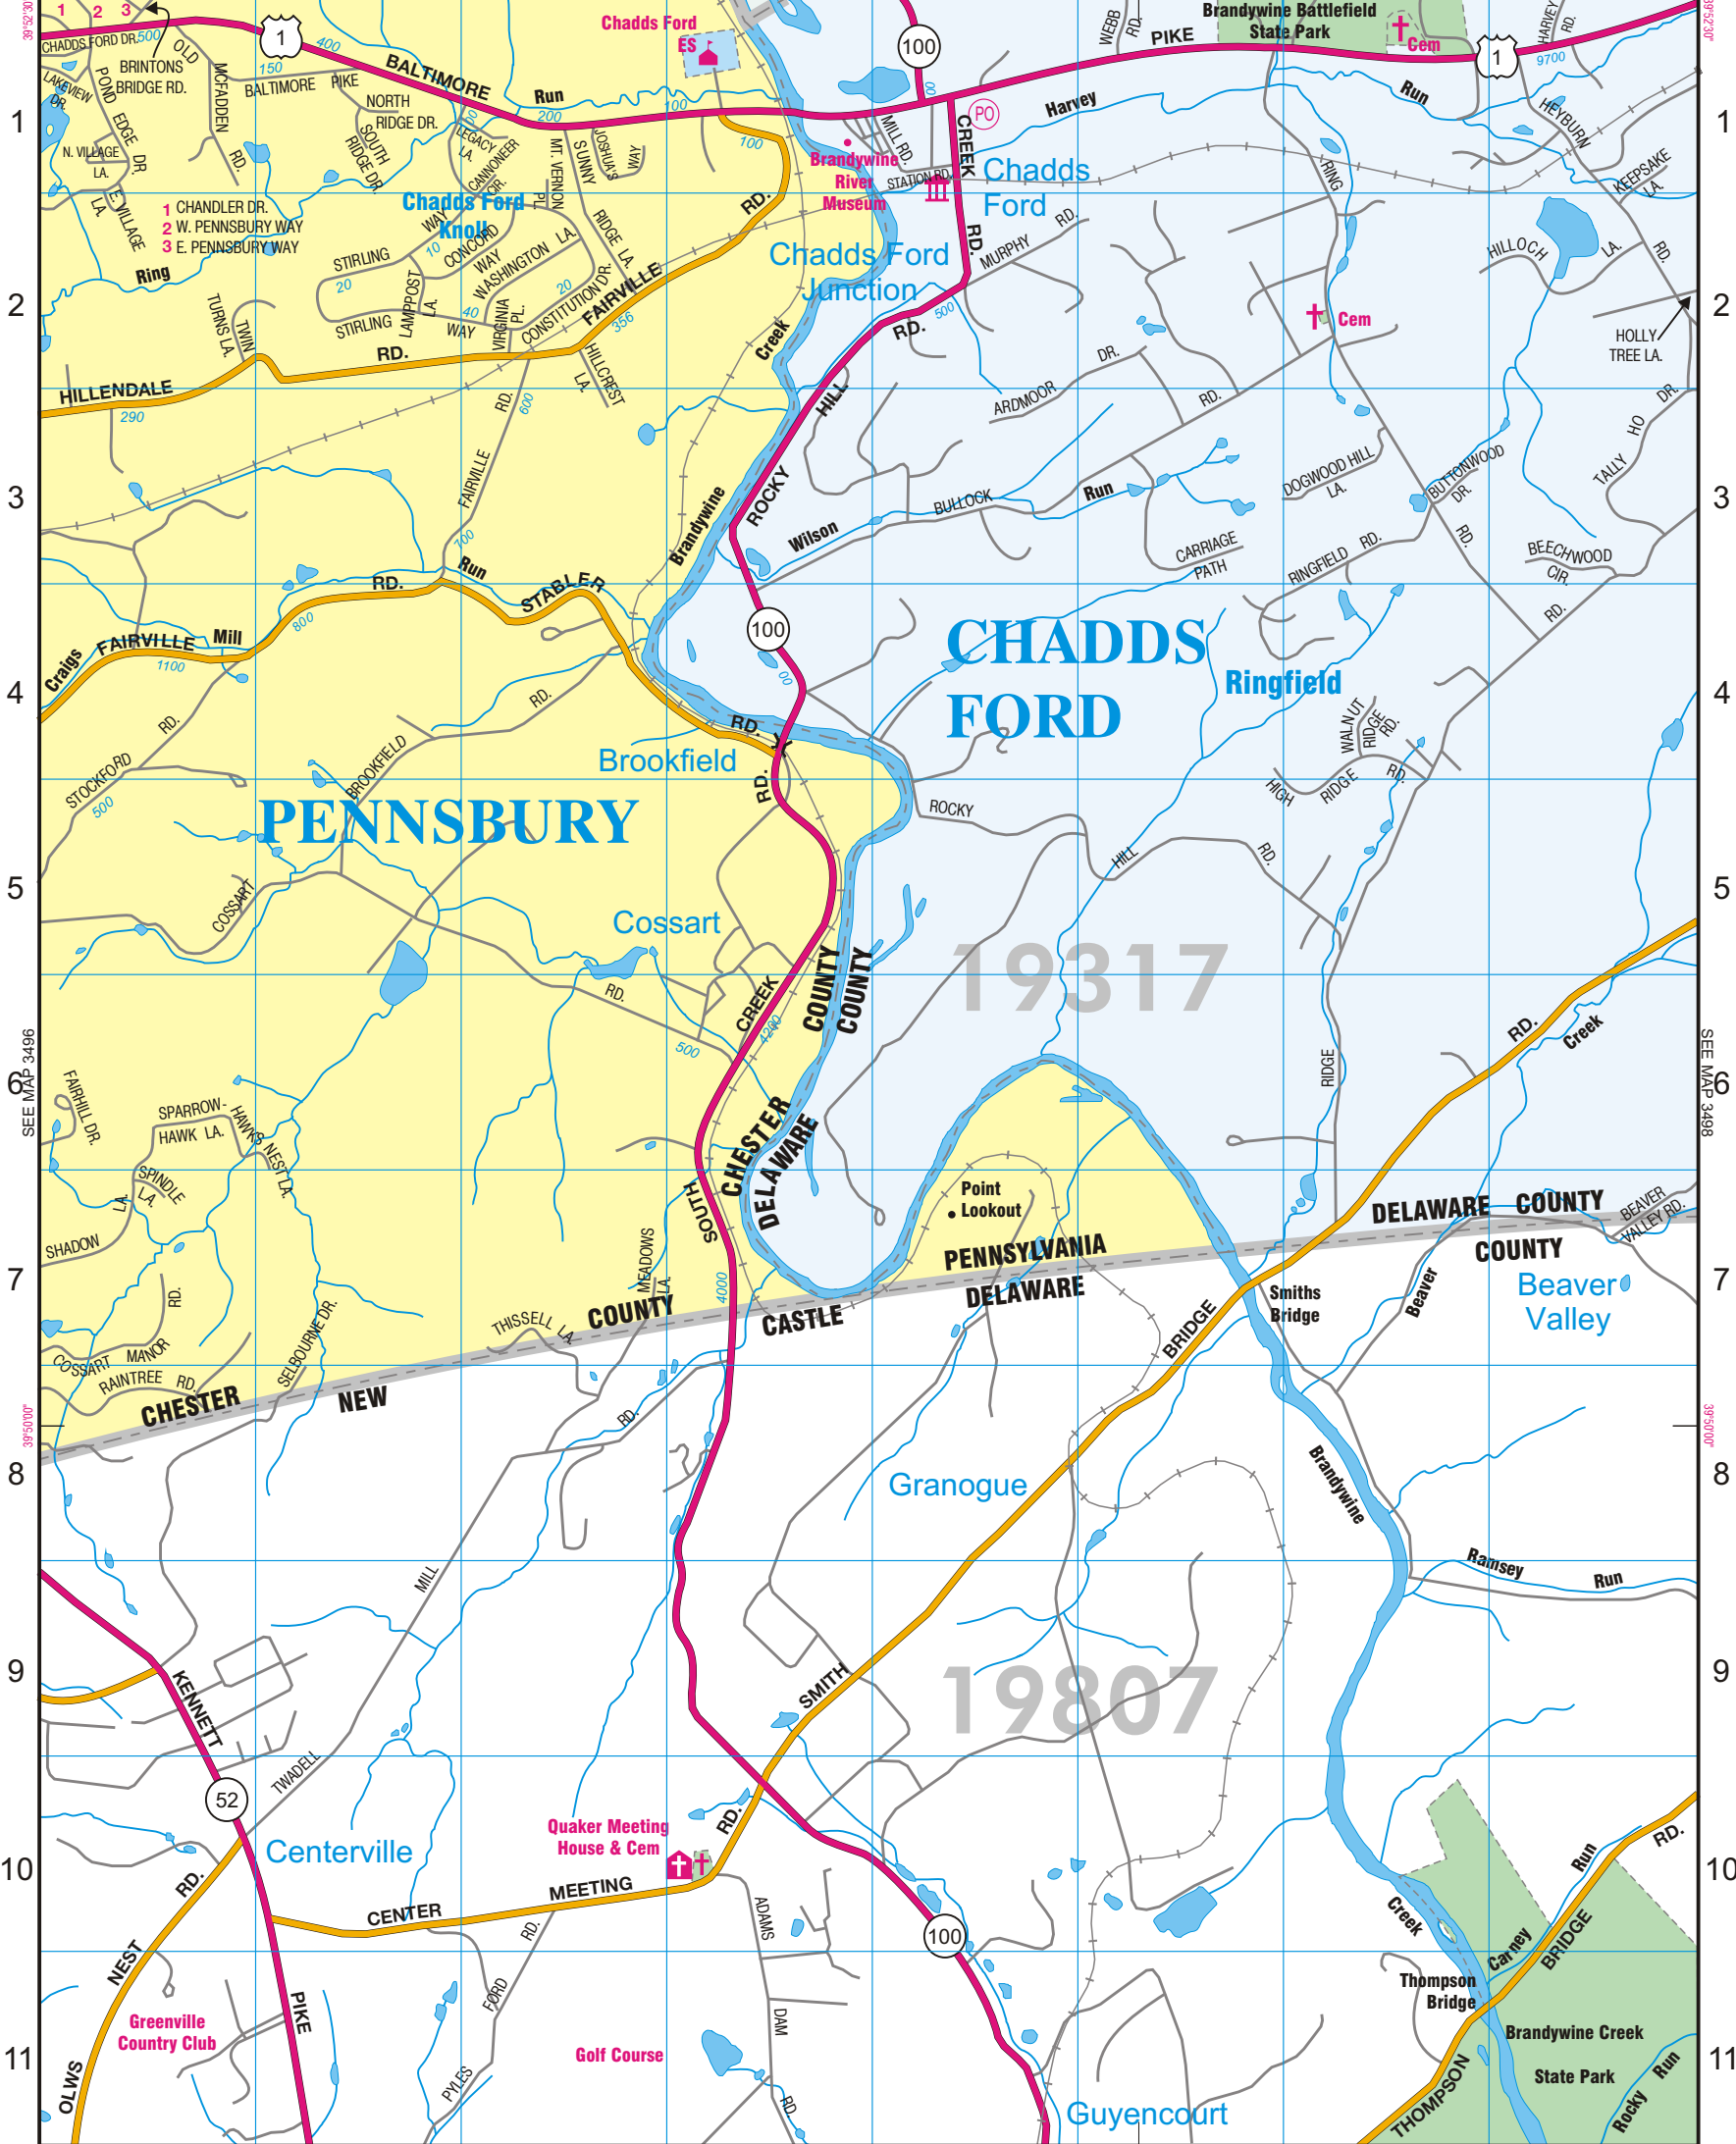

SEE MAP 3393

PENNSBURY

CHADDS FORD

19317

Point Lookout

19807

SEE MAP 3496

SEE MAP 3498

39°50'00"

39°50'00"