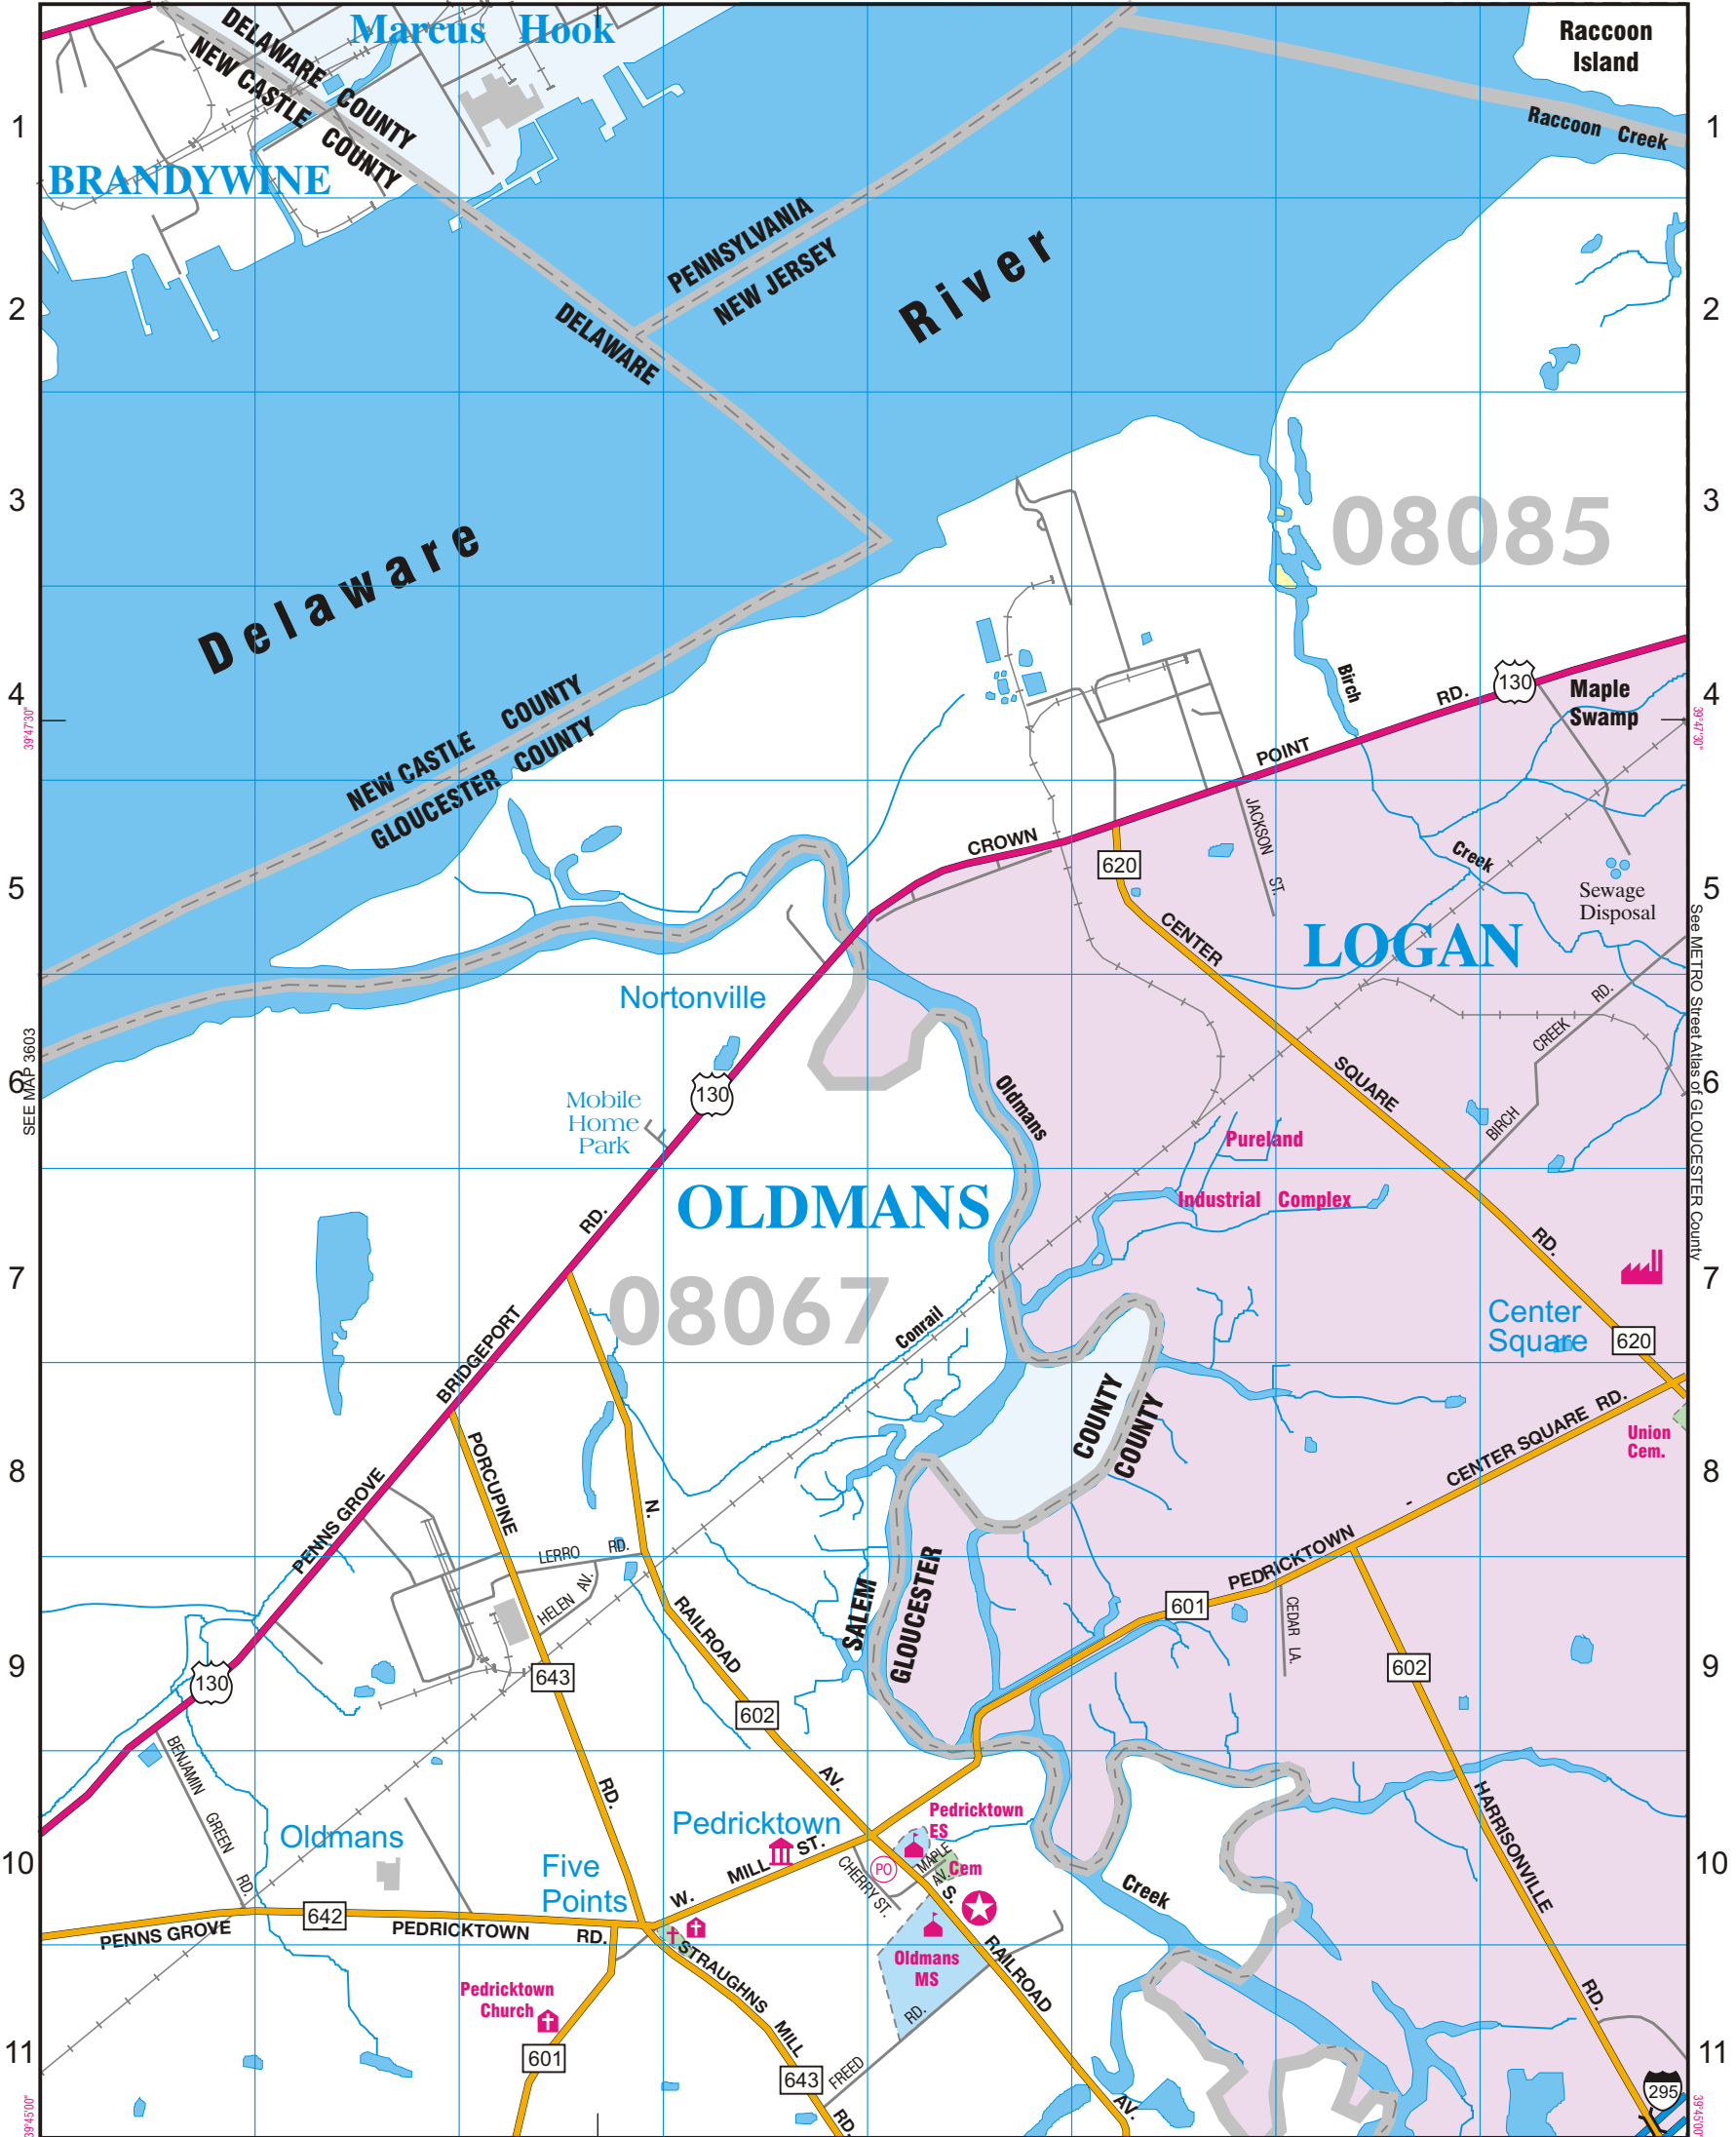

75°25'00"

SEE MAP 3500

75°22'30"

SEE MAP 3603

SEE MAP 3603

SEE METRO Street Atlas of GLOUCESTER County

SEE METRO Street Atlas of GLOUCESTER County

75°25'00"

See METRO Street Atlas of GLOUCESTER County
Copyright by Franklin Maps
1-800-356-8676

75°22'30"